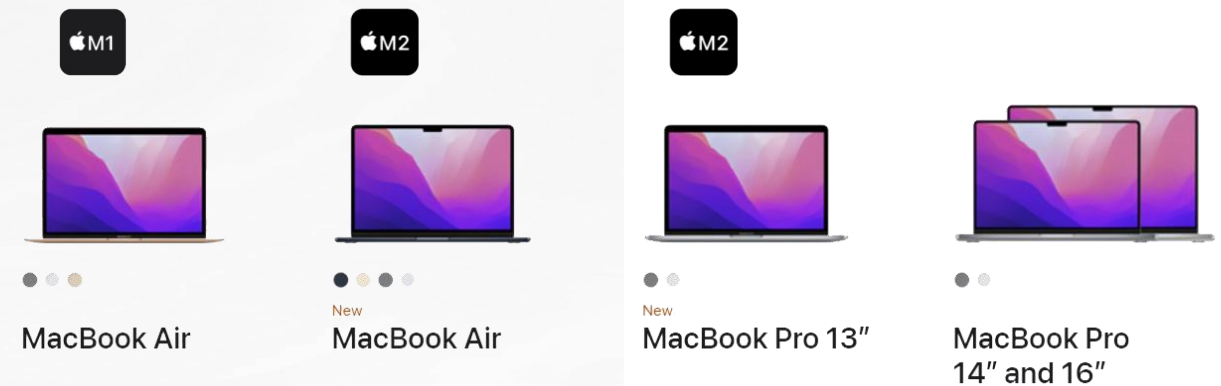

o **Works with M1**

Designed for MacBook's and Mac Mini with M1, M1 Pro, M1 Pro Max and Intel processors.

Super Speed +

The 10Gbps unleashes a phenomenal connectivity speed, enabling you to **transfer 100GB data in under 3min!** That is up to 10 full 4K movies, or 15.000 photos!

Dual 4K Display
Technology
Pro Hubs

100W

Power Delivery
up to 100W

4K / 60Hz

HDMI 1: 4K @60Hz,
HDMI 2: 4K @30Hz

10Gbps

USB 3.2 Gen 2
up to 10Gbps

D2 – Dual 4K HDMI

Compatible with M1 & M2

- Apple Introduced 2 new MacBooks with M2 Silicon.
 - MacBook Air – Total new formfactor
 - MacBook Pro 13
- And still limited to single external screen
- These 3 models only support 1 screen, making the D2 invaluable for a dual screen setup.
 - MacBook Air M1 – sales continues with lower price
 - MacBook Air M2
 - MacBook Pro 13 M2